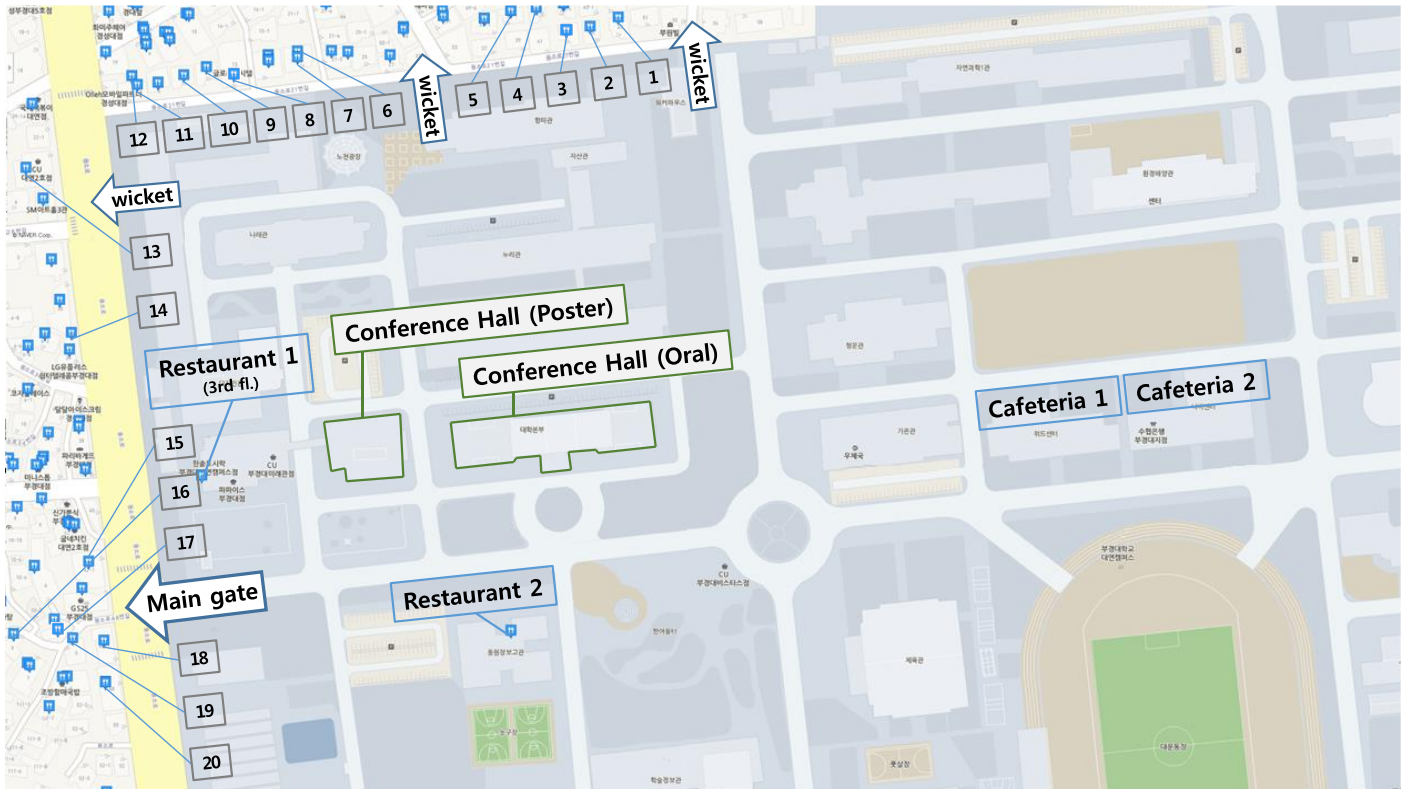

1. Lunch Map

1. Korean (2nd fl.)

6. Western

11. Korean

16. Korean

2. Western

7. Korean

12. Japanese

17. Korean

3. Korean (2nd fl.)

8. Japanese

13. Western

18. Korean

4. Japanese

9. Chinese

14. Western

19. Korean

5. Japanese

10. Western

15. Korean

20. Japanese

Restaurant 1: ₩4,500; Restaurant 2: less than ₩10,000;

Cafeteria 1, 2: less than ₩4,000

Outside: less than ₩10,000